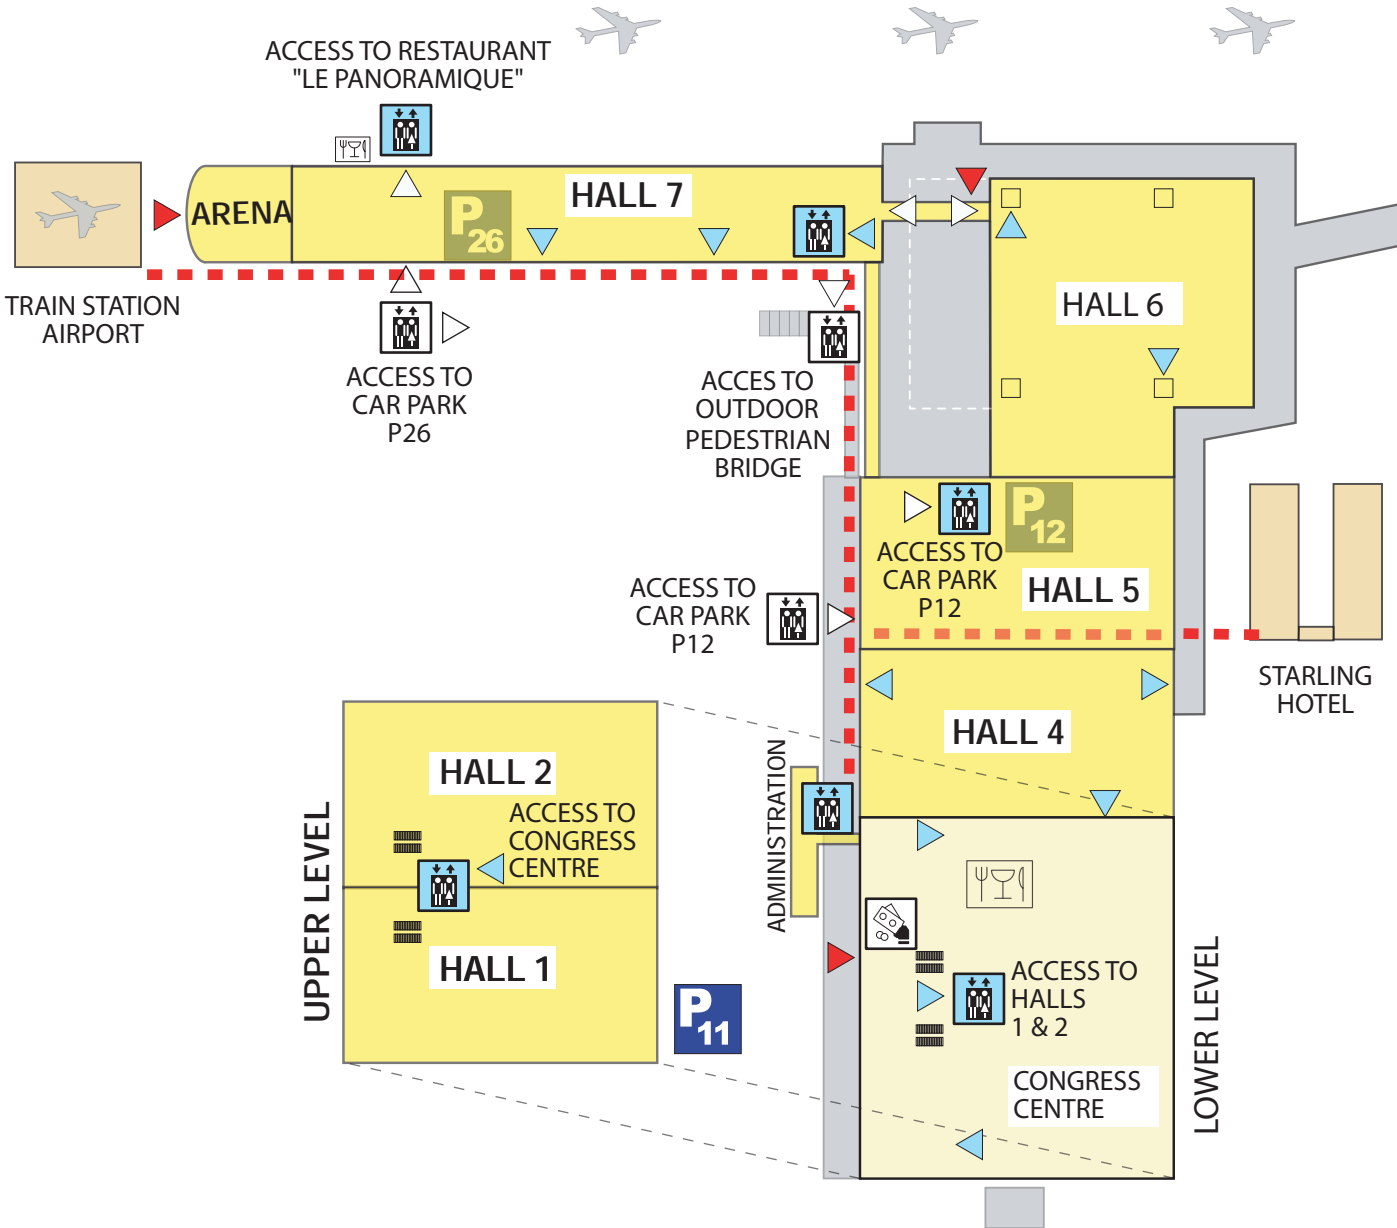

# FACILITIES FOR DISABLED VISITORS

## MOTOR SHOW 2012

OUTDOOR ELEVATOR

INDOOR ELEVATOR

CAR PARK WITH EXTENSIVE DISABLED PARKING

ACCESS TO TOILET FACILITIES

VISITOR ENTRANCE

ACCESS TO STARLING GENEVA HOTEL & GENEVA - AIRPORT STATION

All facilities are accessible by means of ramps or lifts

All Geneva bus & trams are equipped with special disabled access platforms