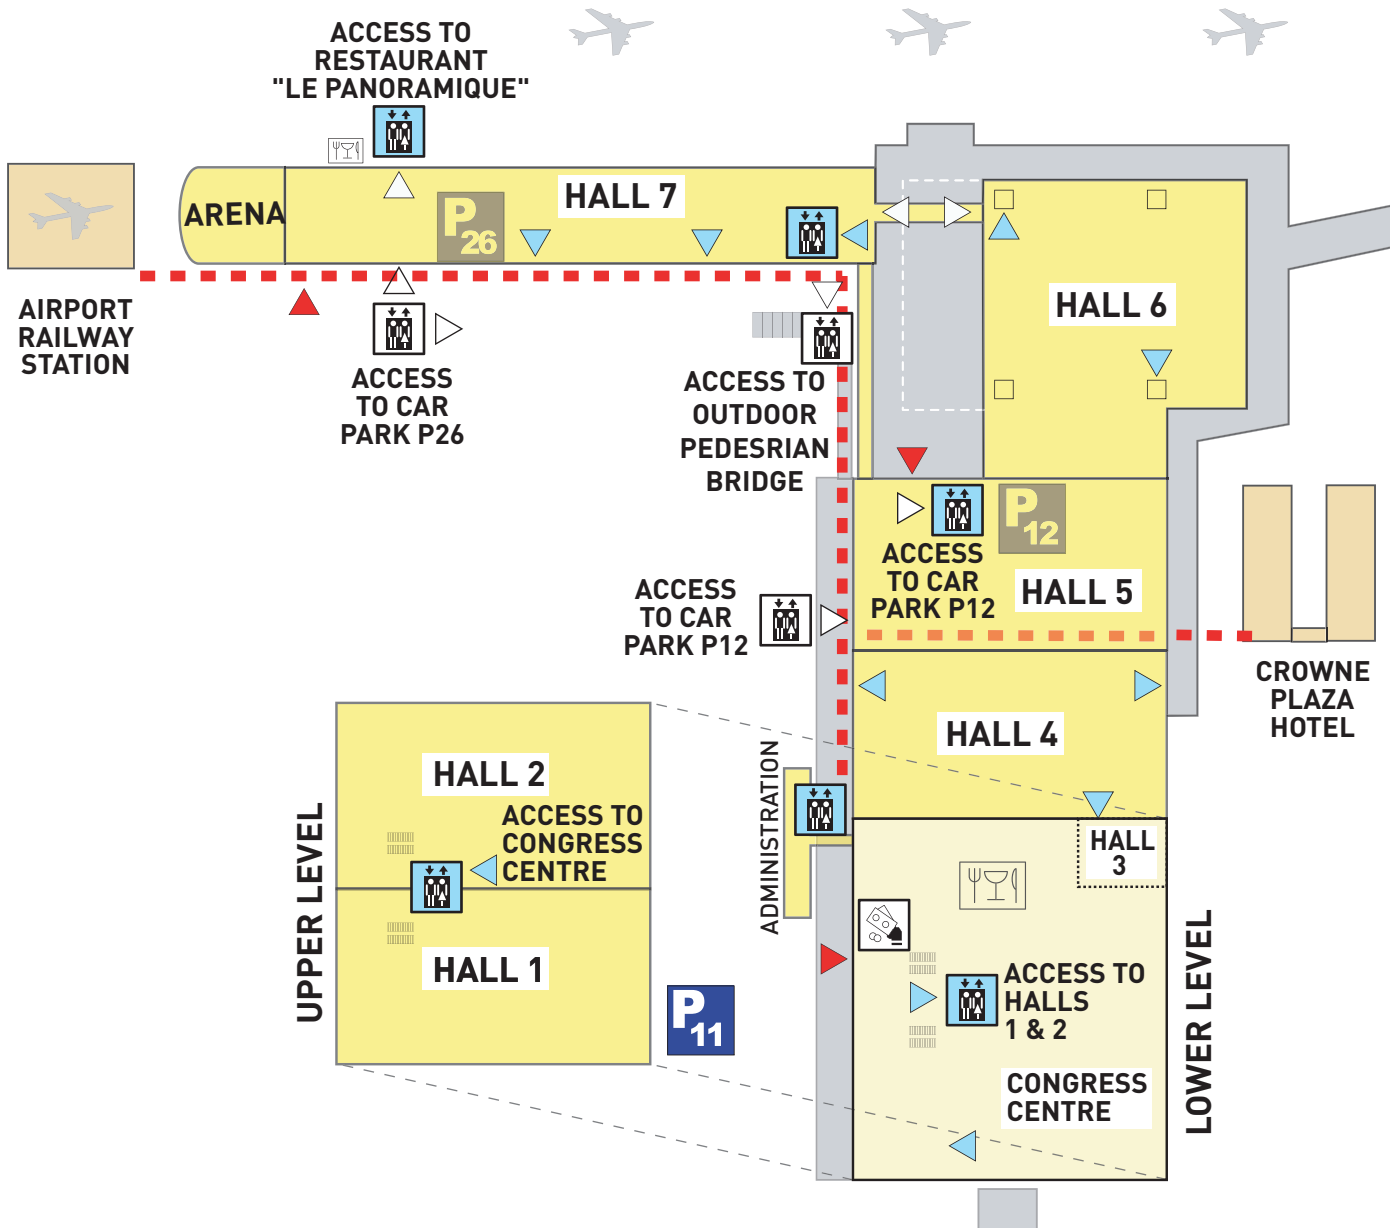

FACILITIES FOR DISABLED VISITORS

-  OUTDOOR ELEVATOR
-  INDOOR ELEVATOR
-  CAR PARK WITH EXTENSIVE DISABLED PARKING
-  ACCESS TO TOILET FACILITIES
-  VISITOR ENTRANCE
-  ACCESS TO CROWNE PLAZA HOTEL & GENEVA - AIRPORT STATION

All facilities are accessible by means of ramps or lifts
 All Geneva bus & trams are equipped with special disabled access platforms